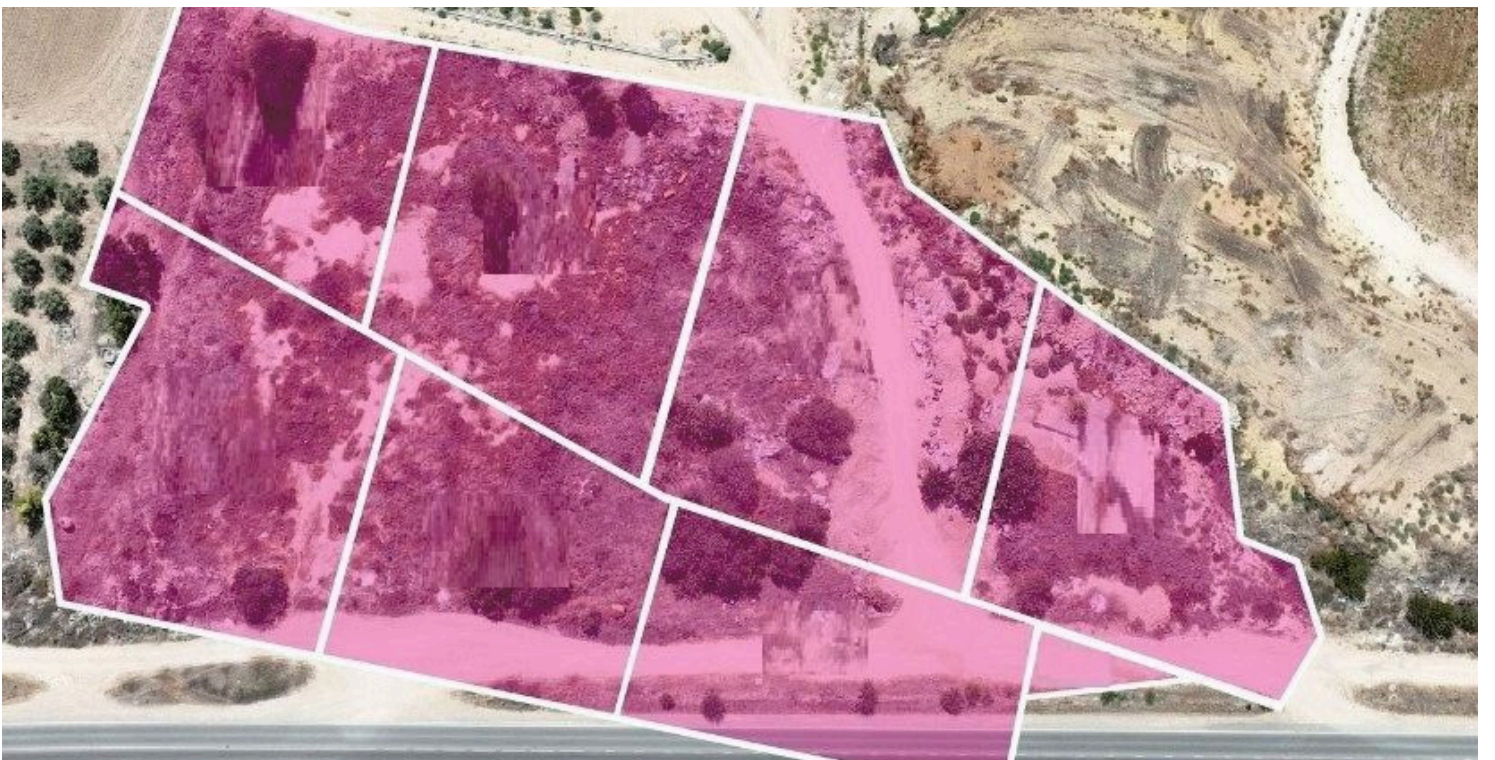

ΠΡΟΣΟΧΗ/ATTENTION

Πληροφορίες όπως τιμές ακινήτων και/ή διαθεσιμότητα ακινήτων που επισυνάπτονται στην ιστοσελίδα μας δεν είναι δεσμευτικές και δίνεται να