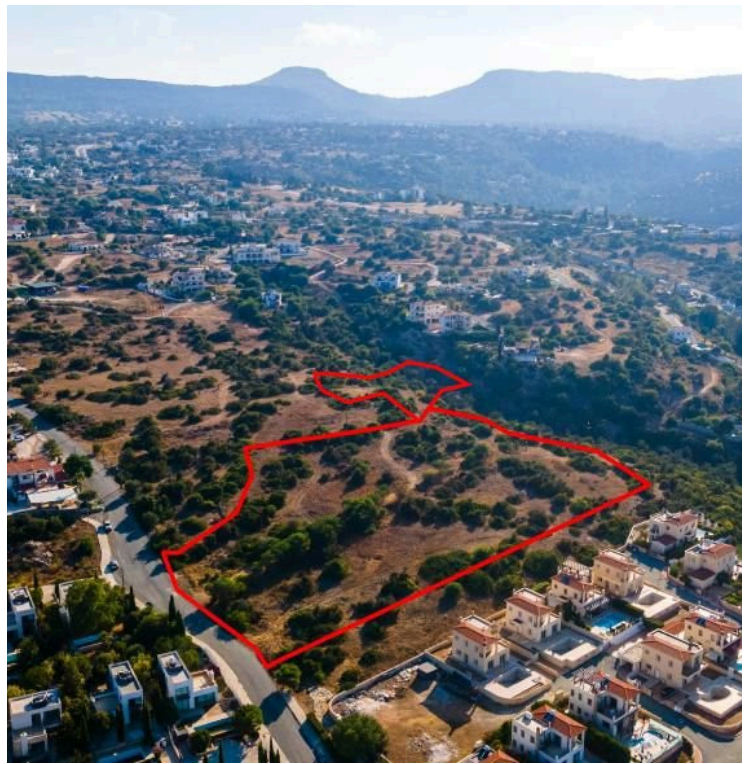

ΠΡΟΣΟΧΗ/ATTENTION

Πληροφορίες όπως τιμές ακινήτων και/ή διαθεσιμότητα ακινήτων που επισυνάπτονται στην ιστοσελίδα μας δεν είναι δεσμευτικές και δίνεται να