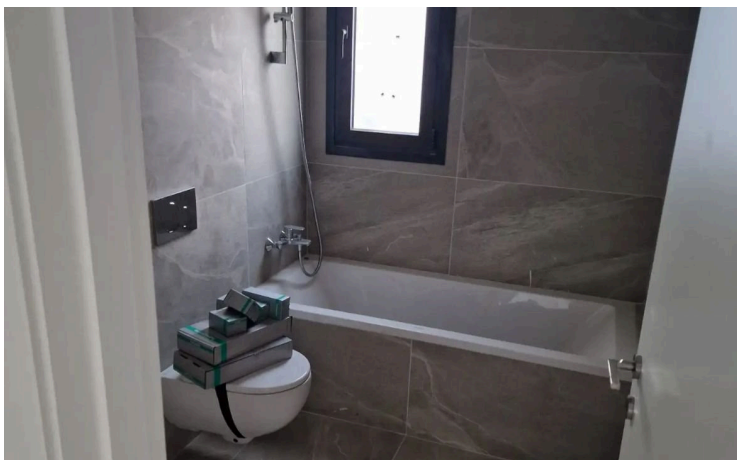

ΠΡΟΣΟΧΗ/ATTENTION

Πληροφορίες όπως τιμές ακινήτων και/ή διαθεσιμότητα ακινήτων που επισυνάπτονται στην ιστοσελίδα μας δεν είναι δεσμευτικές και δίνεται να