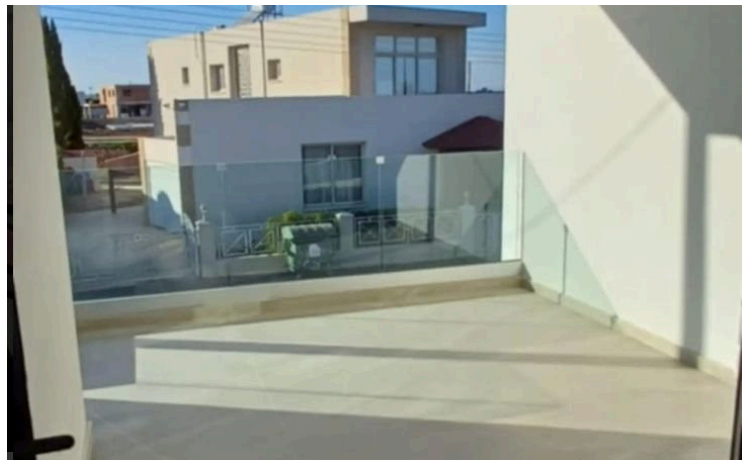

ΠΡΟΣΟΧΗ/ATTENTION

Πληροφορίες όπως τιμές ακινήτων και/ή διαθεσιμότητα ακινήτων που επισυνάπτονται στην ιστοσελίδα μας δεν είναι δεσμευτικές και δίνεται να