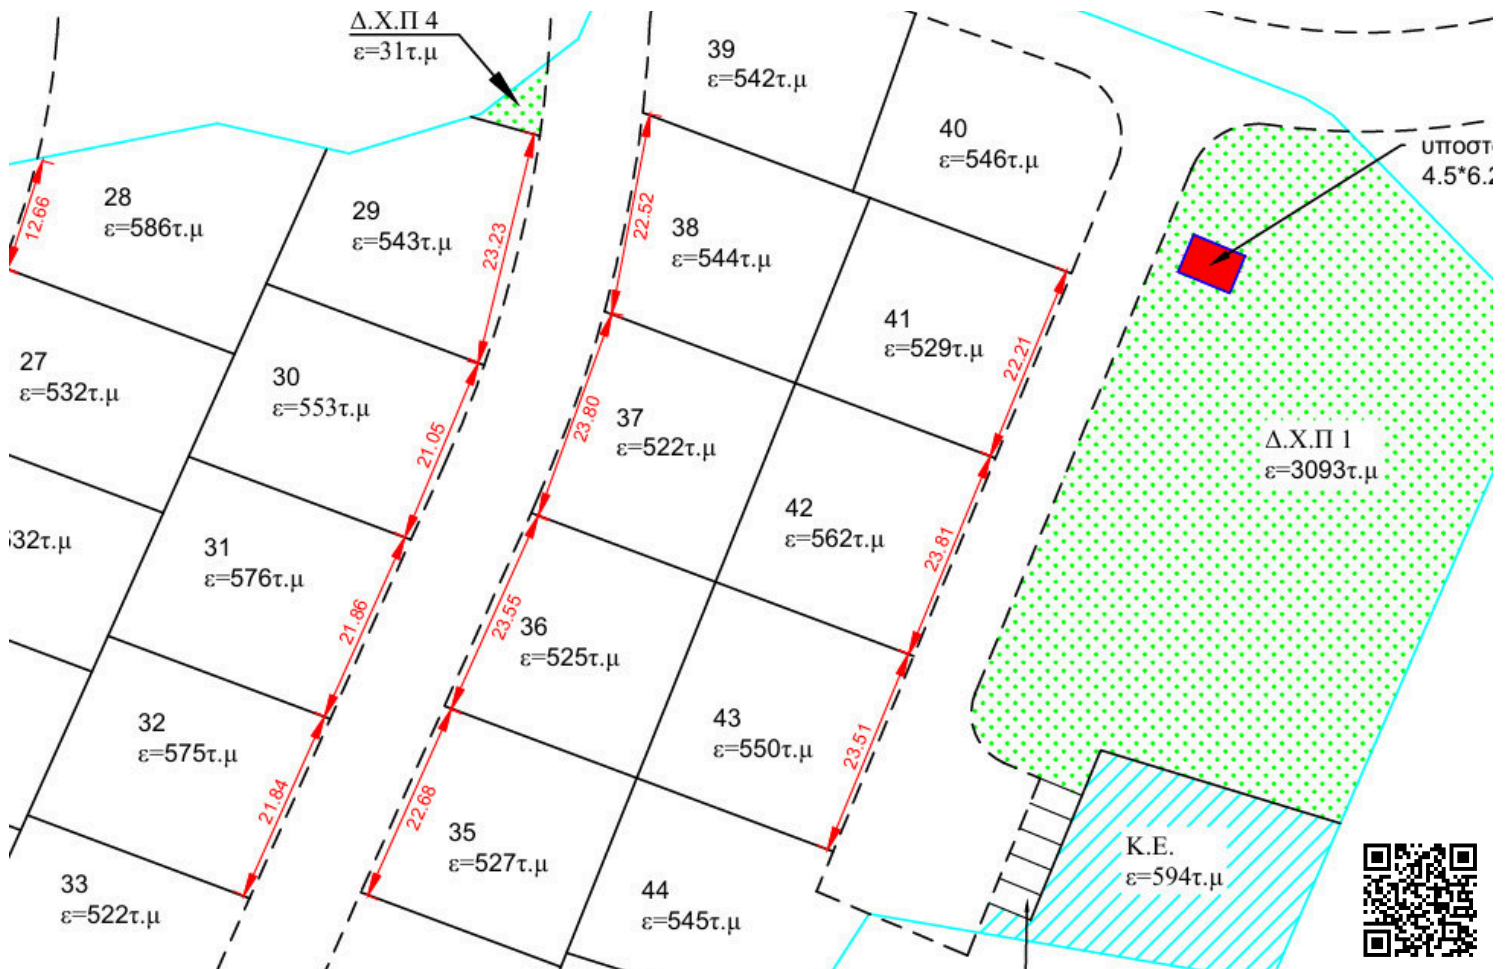

#66450

Residential Plot In Geri Athalassa Park For Sale

📍 Geri, Nicosia

€168,000 +VAT