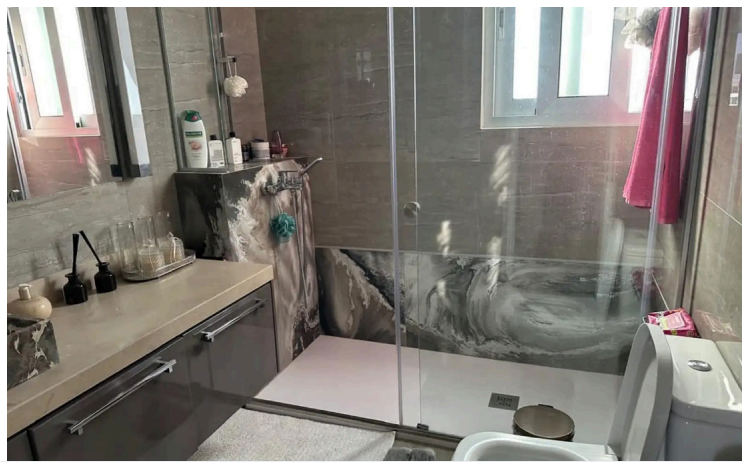

ΠΡΟΣΟΧΗ/ATTENTION

Πληροφορίες όπως τιμές ακινήτων και/ή διαθεσιμότητα ακινήτων που επισυνάπτονται στην ιστοσελίδα μας δεν είναι δεσμευτικές και δίνεται να