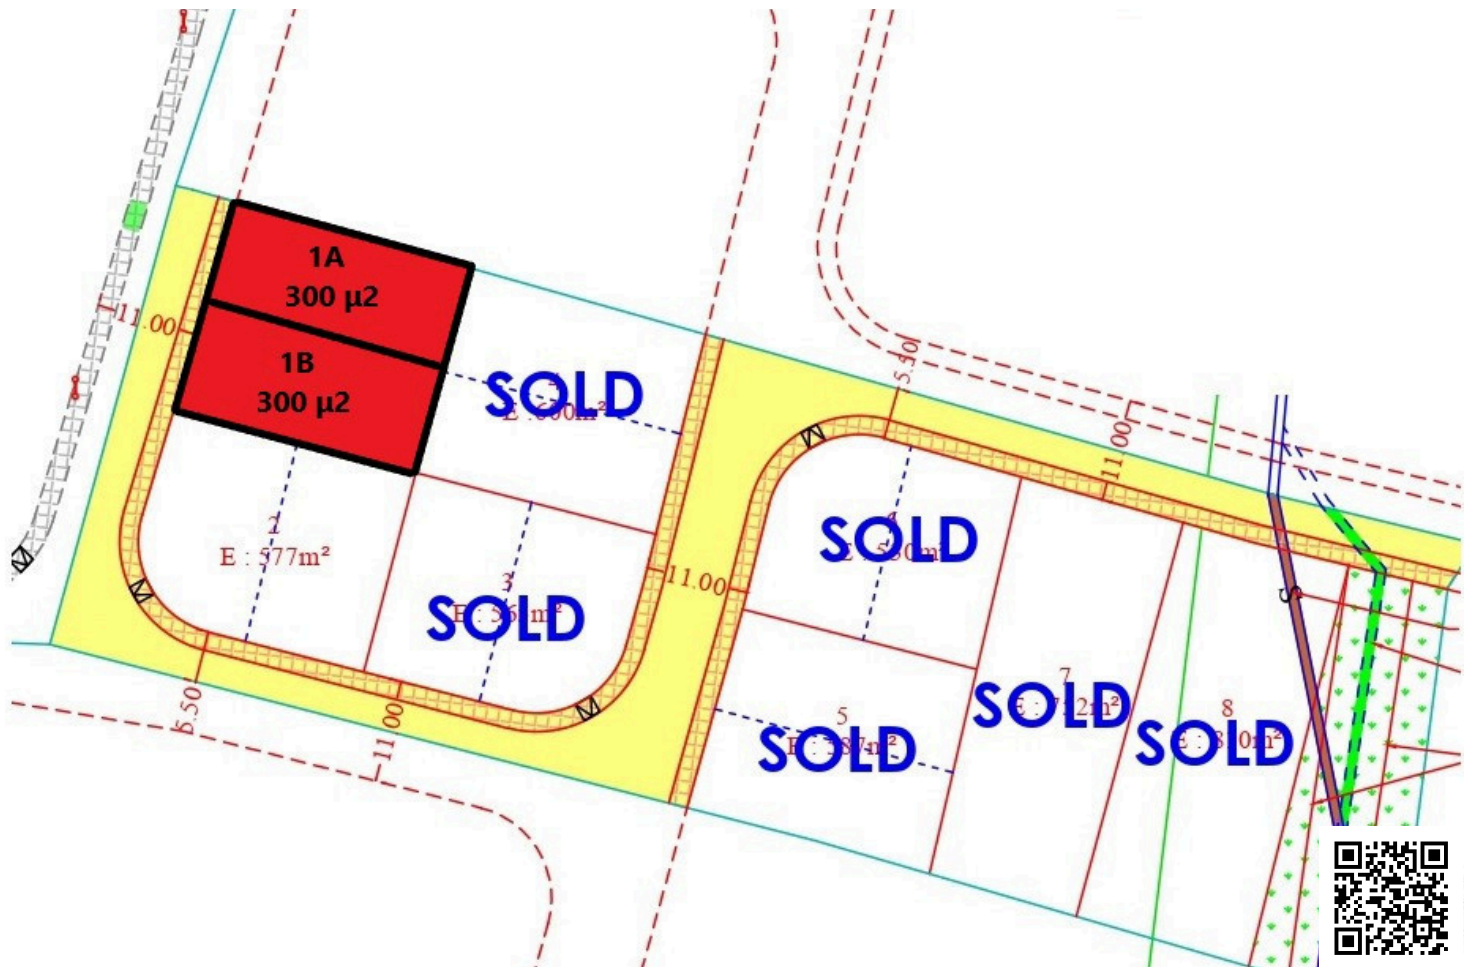

#67549

Plot for Sale in Lapatsa Deftera

Deftera, Nicosia

€59,000 +VAT

ΠΡΟΣΟΧΗ/ATTENTION

Πληροφορίες όπως τιμές ακινήτων και/ή διαθεσιμότητα ακινήτων που επισυνάπτονται στην ιστοσελίδα μας δεν είναι δεσμευτικές και δίνεται να

Overview

Specifications

Area

 300 m²

Type

Building Plot

Description

Plot No. 1B –Residential half Plot (300 m² Area) - (11.85m Frontage) in Lapatsa Area, Kato Deftera
Ideally located within a newly developed neighbourhood. It offers privacy and strong investment potential.

Plot Area: 300 m²

Frontage: 11.85 m

Building Density: 60%

Coverage: 35%

Maximum Height: 8.3 m

Floors: 2

This plot is ideal for building a spacious family home in a peaceful yet well-connected area.

ΠΡΟΣΟΧΗ/ATTENTION