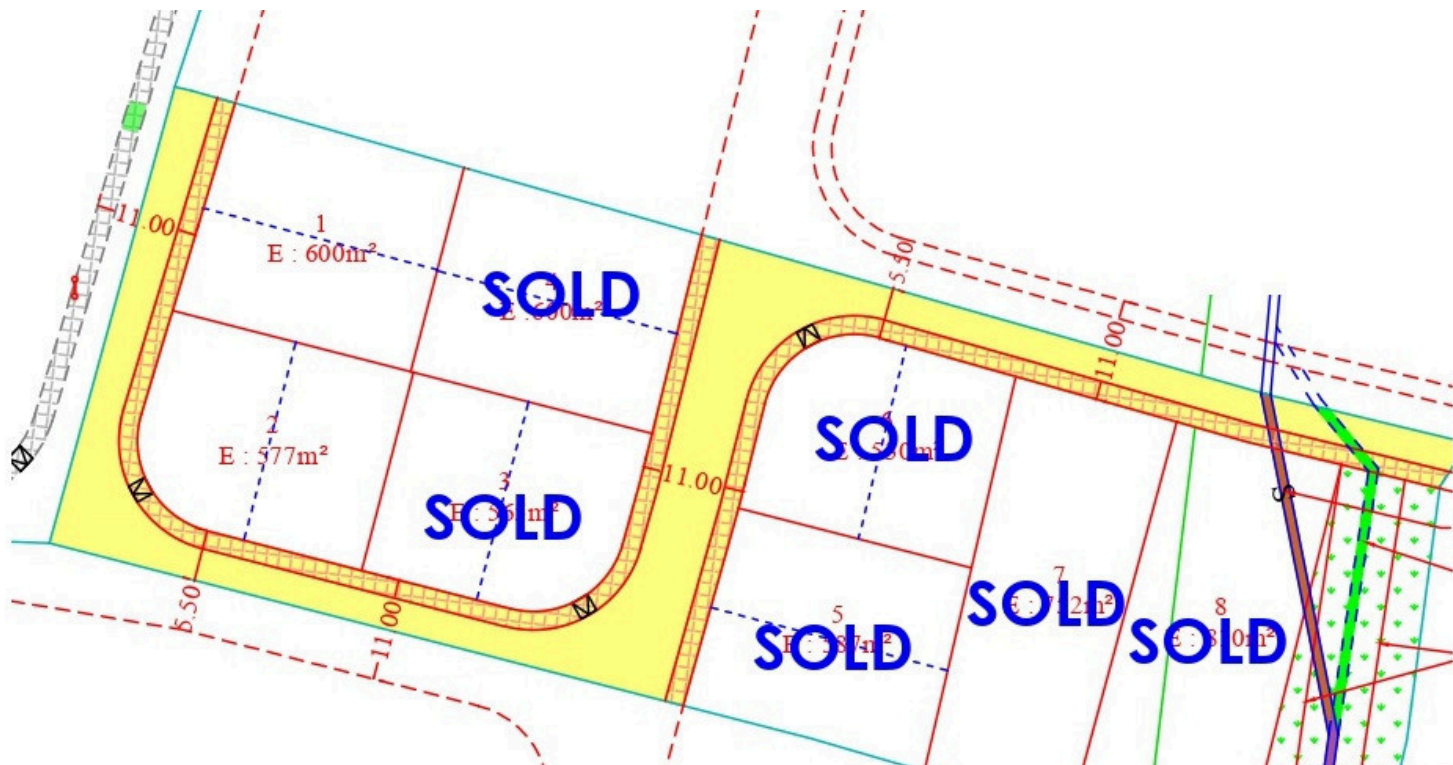

#67549

Plot for Sale in Lapatsa Deftera

Deftera, Nicosia

€59,000 +VAT

ΠΡΟΣΟΧΗ/ATTENTION

Πληροφορίες όπως τιμές ακινήτων και/ή διαθεσιμότητα ακινήτων που επισυνάπτονται στην ιστοσελίδα μας δεν είναι δεσμευτικές και δίνεται να

Overview

Specifications

Area

 300 m²

Type

Building Plot

Description

Plot No. 1B –Residential half Plot (300 m² Area) - (11.85m Frontage) in Lapatsa Area, Kato Deftera
Ideally located within a newly developed neighbourhood. It offers privacy and strong investment potential.

Plot Area: 300 m²

Frontage: 11.85 m

Building Density: 60%

Coverage: 35%

Maximum Height: 8.3 m

Floors: 2

This plot is ideal for building a spacious family home in a peaceful yet well-connected area.

ΠΡΟΣΟΧΗ/ATTENTION