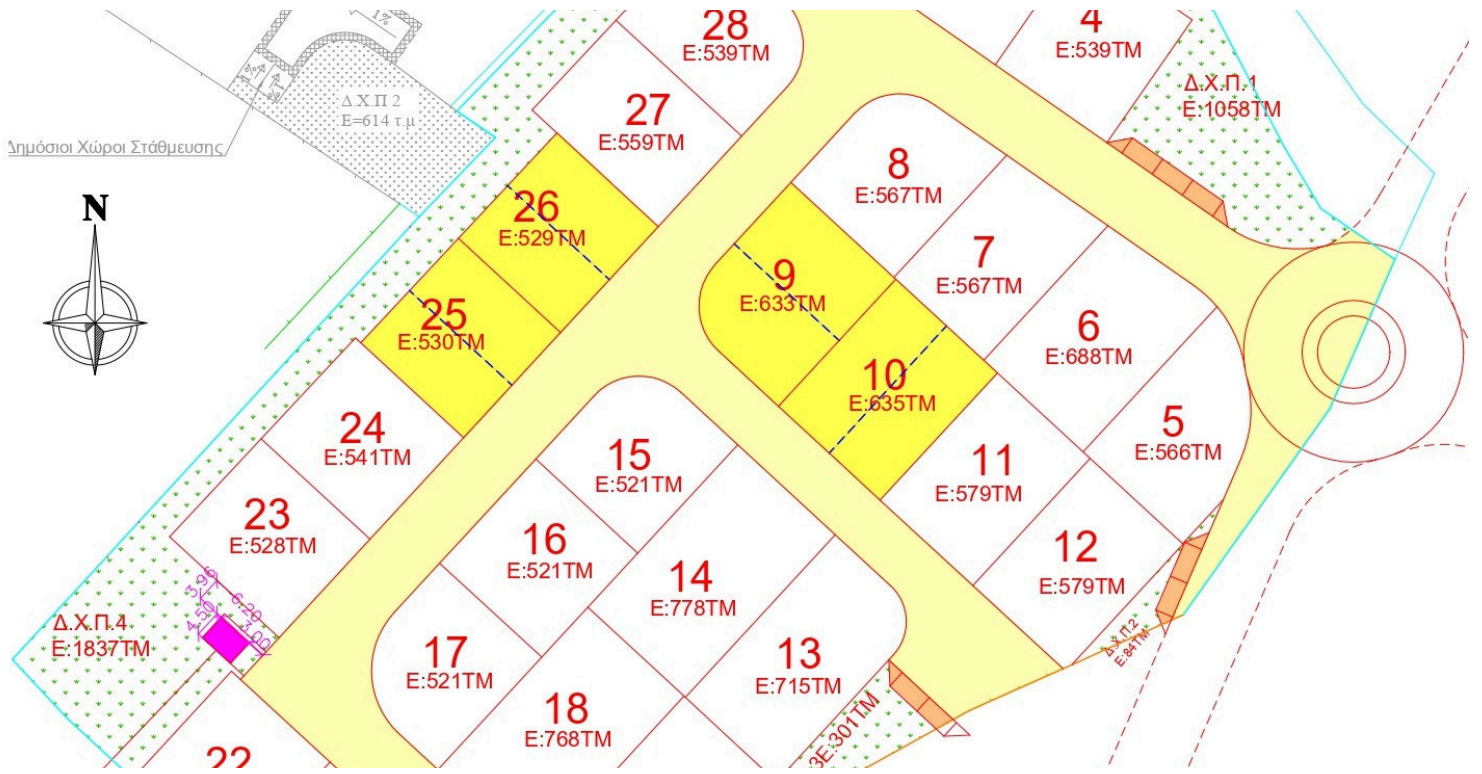

#67670

Half Residential Plot for Sale – Geri– Near Athalassa National Park

📍 Geri, Nicosia

€85,000 +VAT

ΠΡΟΣΟΧΗ/ATTENTION

Πληροφορίες όπως τιμές ακινήτων και/ή διαθεσιμότητα ακινήτων που επισυνάπτονται στην ιστοσελίδα μας δεν είναι δεσμευτικές και δίνεται να

Overview

Specifications

Area

 316 m²

Type

Building Plot

Description

Plot No. 9A – Area: 316 m² - Frontage: 13.61 m

Half residential plot is available for sale in an excellent location in Geri, bordering Latsia, near Pen Hill and Athalassa National Park. The property is situated on a hill, with a nice view in a developing residential area, offering easy access and just a 3-minute drive from the Mall of Cyprus and the highway.

This plot is ideal for the construction of a private residence or a small residential development.

Building Density: 80%

Coverage Ratio: 45%

Maximum Floors: 2

Maximum Height: 10 m

Price is Subject to VAT

ΠΡΟΣΟΧΗ/ATTENTION