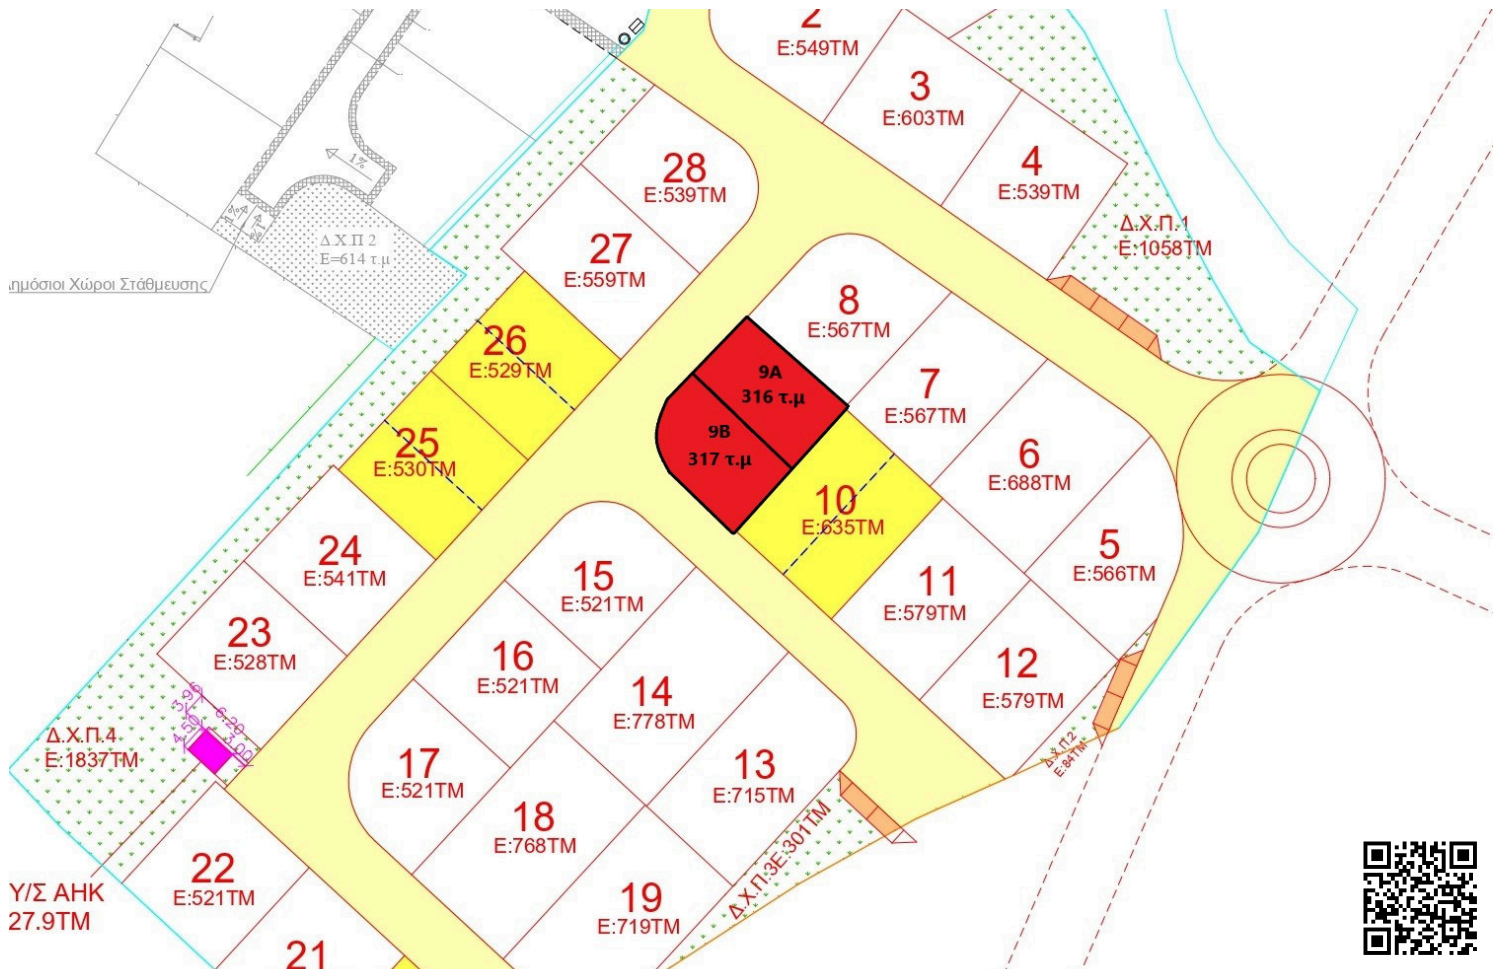

#67670

Half Residential Plot for Sale – Geri– Near Athalassa National Park

📍 Geri, Nicosia

€85,000 +VAT

ΠΡΟΣΟΧΗ/ATTENTION

Πληροφορίες όπως τιμές ακινήτων και/ή διαθεσιμότητα ακινήτων που επισυνάπτονται στην ιστοσελίδα μας δεν είναι δεσμευτικές και δίνεται να

Overview

Specifications

Area

 316 m²

Type

Building Plot

Description

Plot No. 9A – Area: 316 m² - Frontage: 13.61 m

Half residential plot is available for sale in an excellent location in Geri, bordering Latsia, near Pen Hill and Athalassa National Park. The property is situated on a hill, with a nice view in a developing residential area, offering easy access and just a 3-minute drive from the Mall of Cyprus and the highway.

This plot is ideal for the construction of a private residence or a small residential development.

Building Density: 80%

Coverage Ratio: 45%

Maximum Floors: 2

Maximum Height: 10 m

Price is Subject to VAT

ΠΡΟΣΟΧΗ/ATTENTION