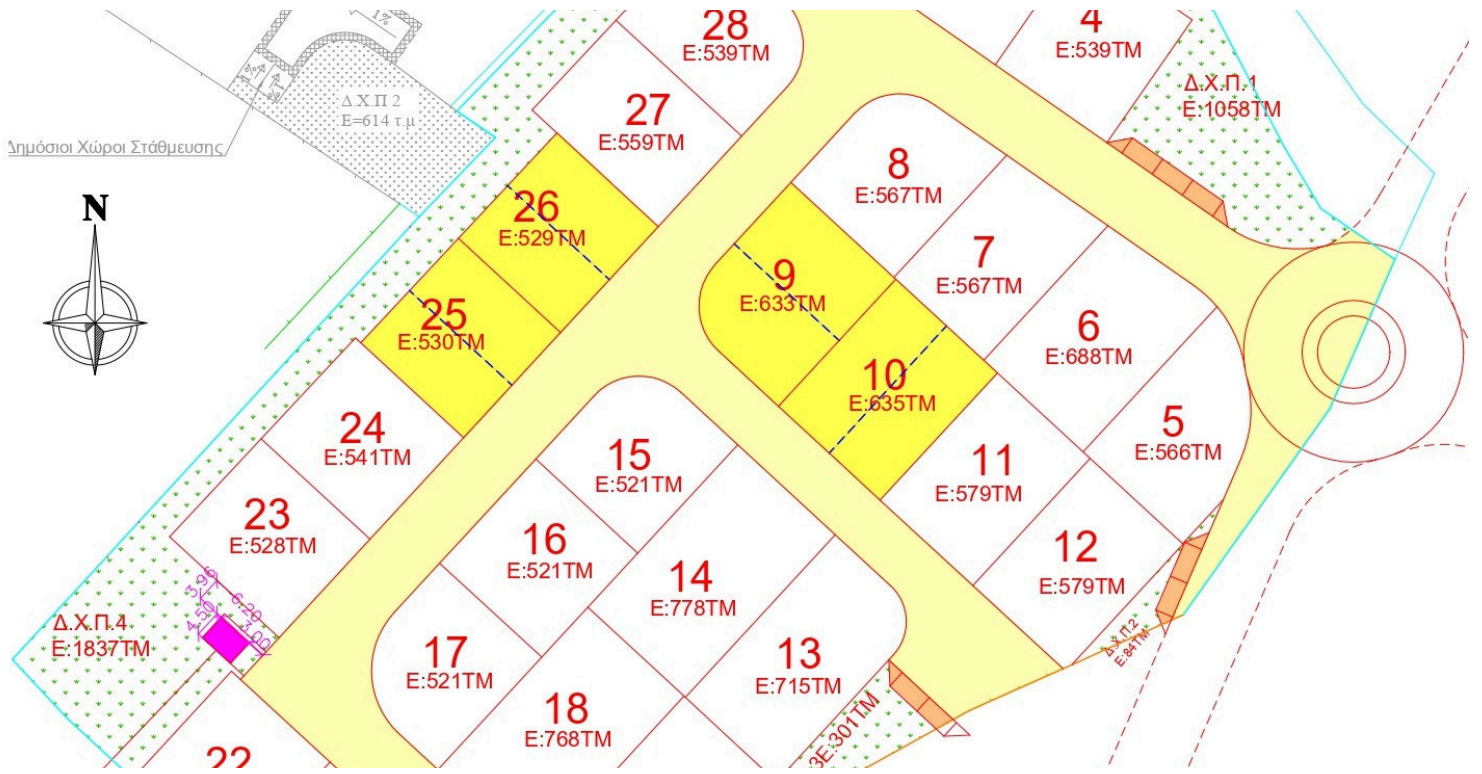

ΠΡΟΣΟΧΗ/ATTENTION

Πληροφορίες όπως τιμές ακινήτων και/ή διαθεσιμότητα ακινήτων που επισυνάπτονται στην ιστοσελίδα μας δεν είναι δεσμευτικές και δίνεται να