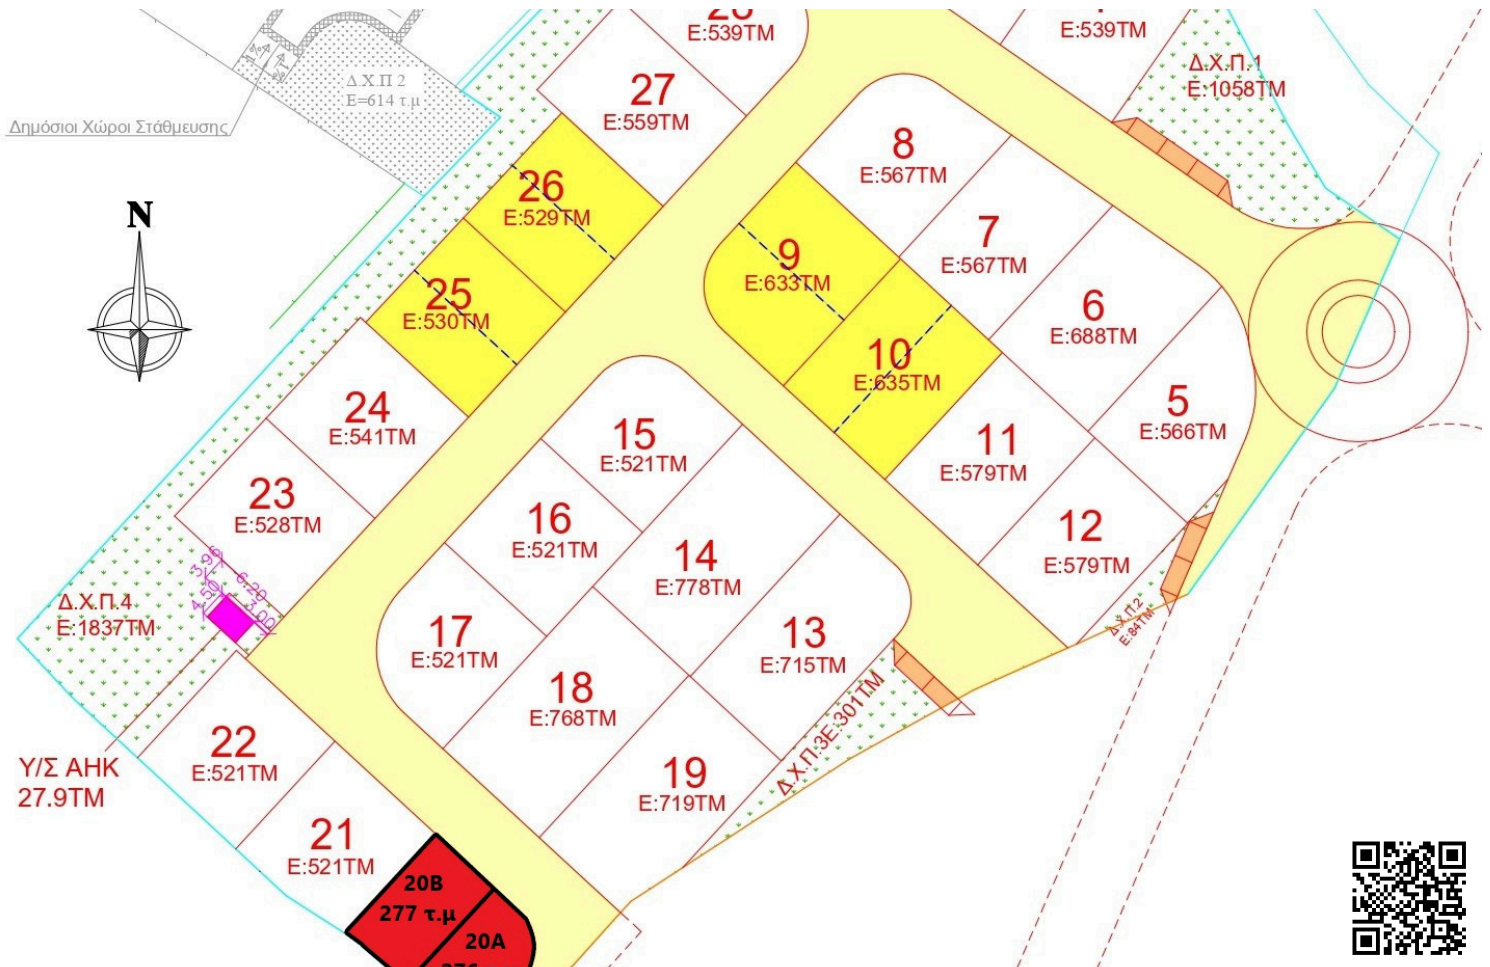

#67677

Half Residential Plot for Sale – Geri– Near Athalassa National Park

📍 Geri, Nicosia

€79,000 +VAT