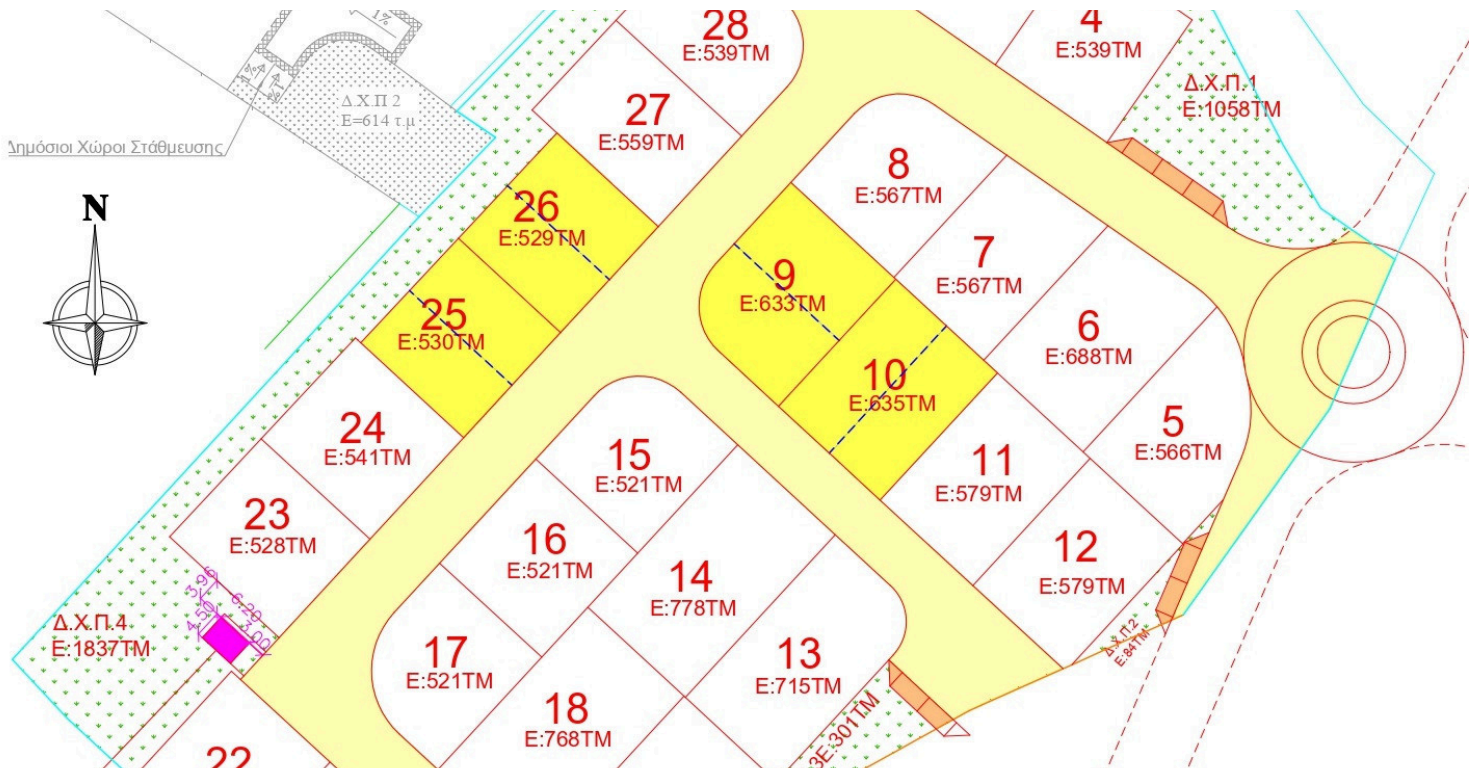

ΠΡΟΣΟΧΗ/ATTENTION

Πληροφορίες όπως τιμές ακινήτων και/ή διαθεσιμότητα ακινήτων που επισυνάπτονται στην ιστοσελίδα μας δεν είναι δεσμευτικές και δίνεται να