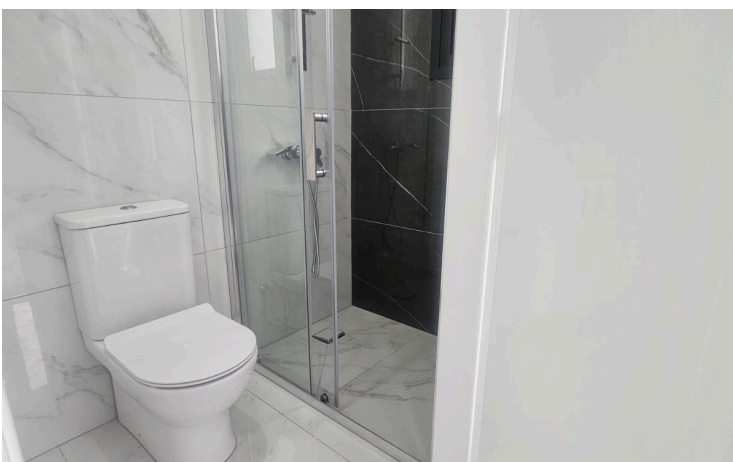

ΠΡΟΣΟΧΗ/ATTENTION

Πληροφορίες όπως τιμές ακινήτων και/ή διαθεσιμότητα ακινήτων που επισυνάπτονται στην ιστοσελίδα μας δεν είναι δεσμευτικές και δίνεται να