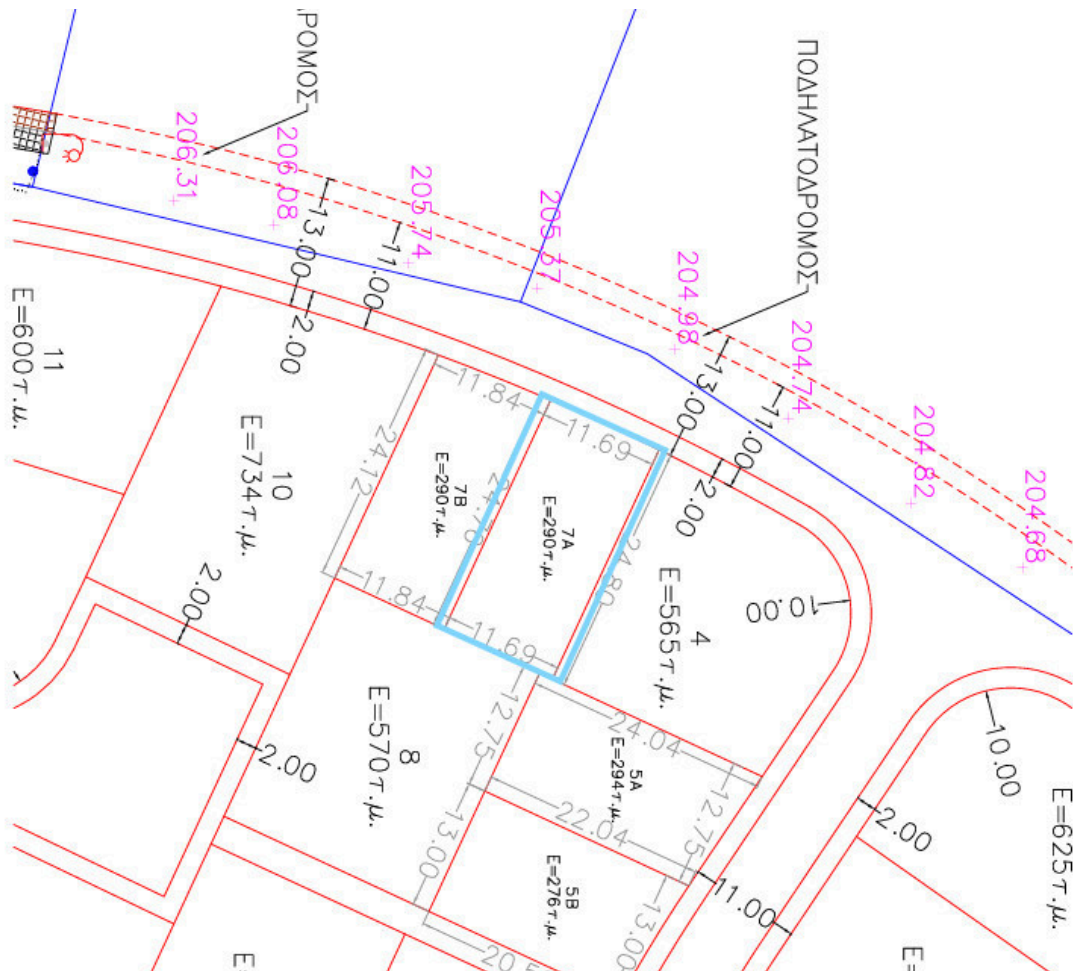

#68276

Half Residential Plot In Geri for sale

📍 Geri, Nicosia

€79,000 +VAT