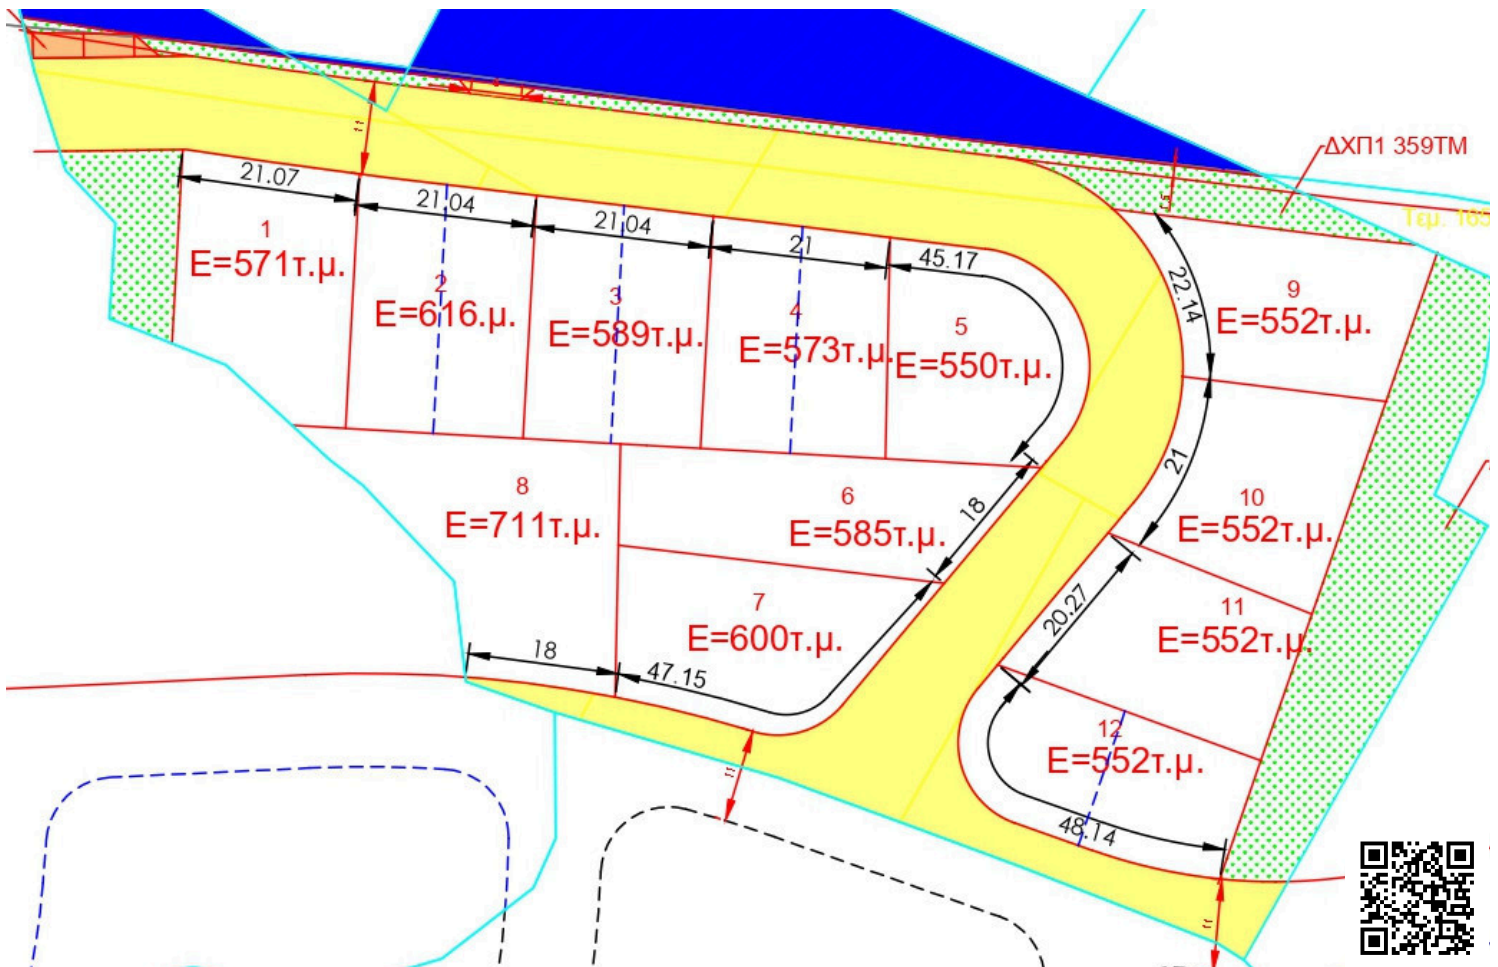

#68303

Prime Residential Plot in Geri

📍 Geri, Nicosia

€169,000 +VAT