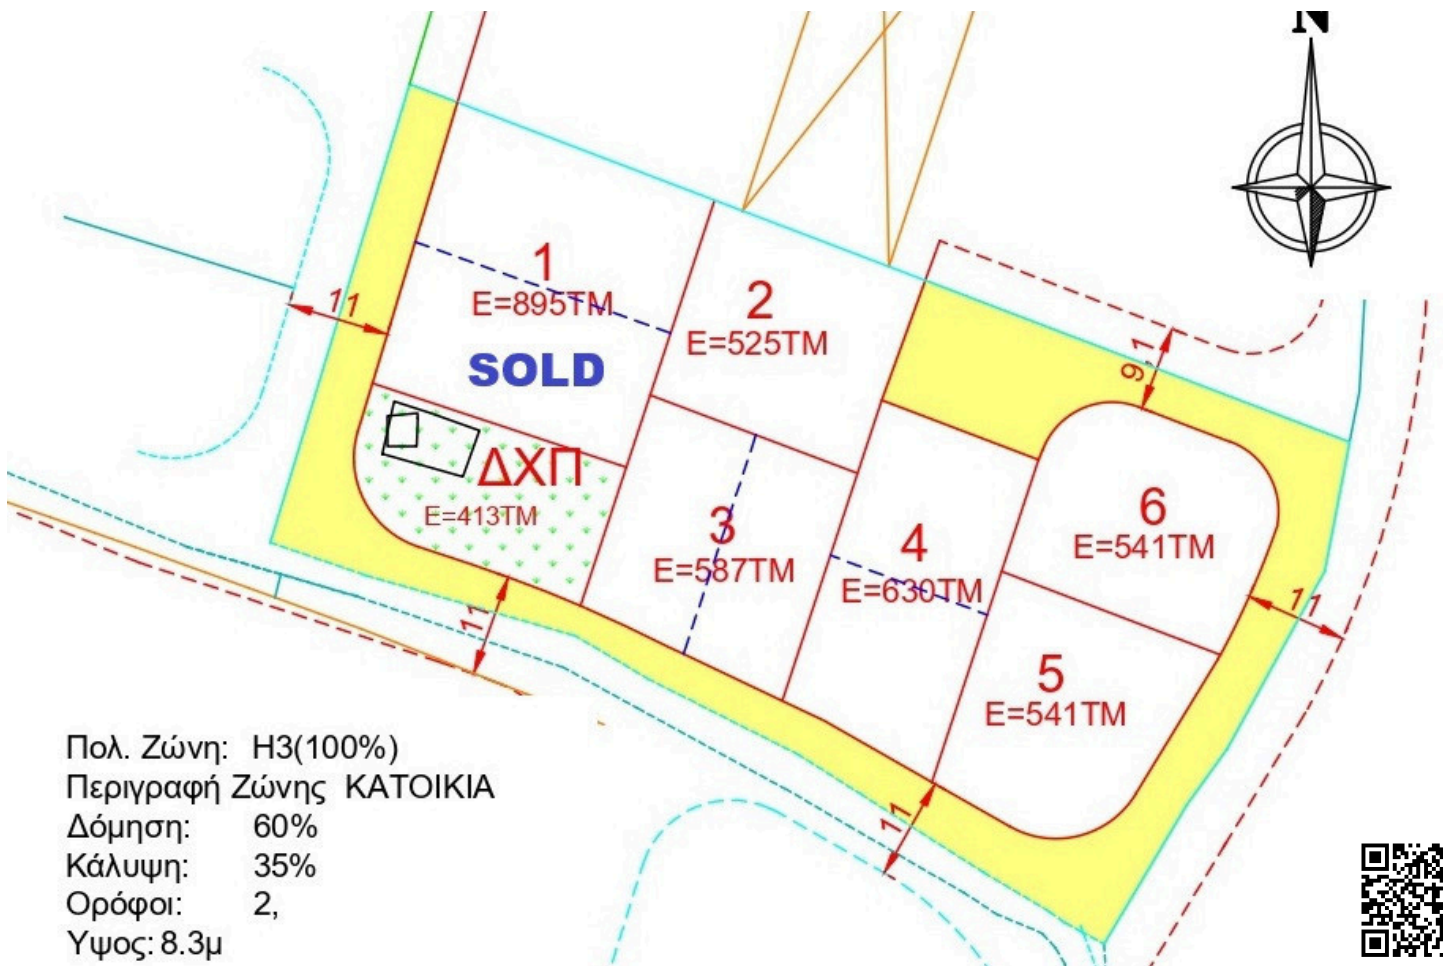

#68317

Plot for Sale in Kato Deftera

Deftera, Nicosia

€95,000 +VAT

ΠΡΟΣΟΧΗ/ATTENTION

Πληροφορίες όπως τιμές ακινήτων και/ή διαθεσιμότητα ακινήτων που επισυνάπτονται στην ιστοσελίδα μας δεν είναι δεσμευτικές και δίνεται να

Overview

Specifications

Area

 525 m²

Type

Building Plot

Description

Plot No.2. This 544 m² plot features a wide 27.32-meter frontage, located near Leventio Stadio and Lapatsa, offering excellent flexibility for development.

It is ideal for either a single spacious L-shaped residence (approx. 13.5 m frontage) with side-by-side parking.

Plot Area: 544 m²

Building Density: 80% (Up to 435 m² buildable area)

Coverage: 45%

Floors: 2