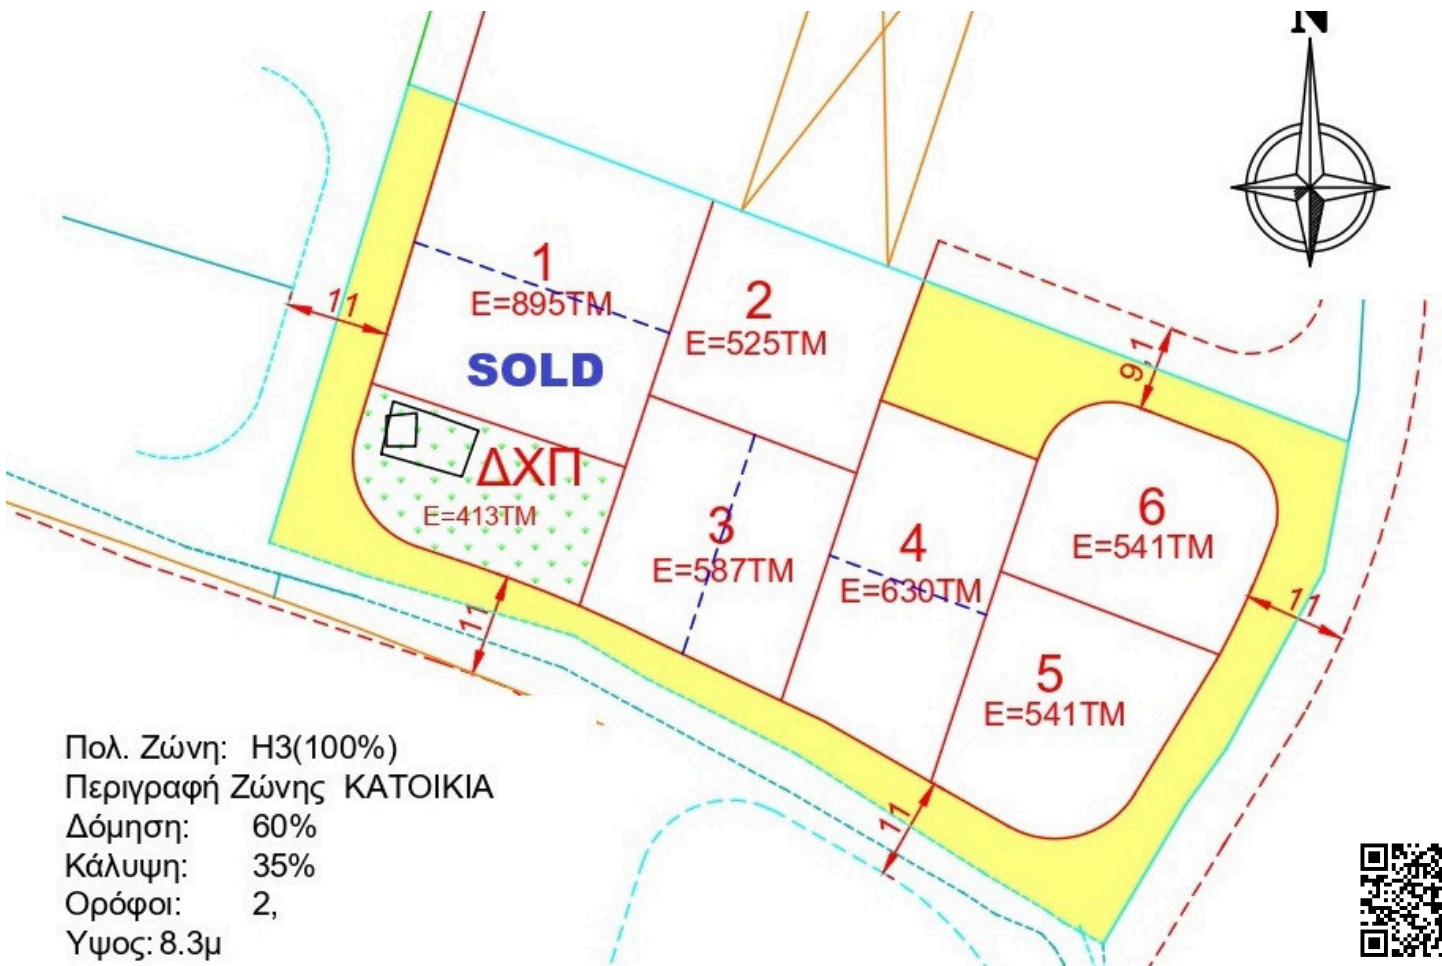

#68319

Plot for Sale in Kato Deftera

Deftera, Nicosia

€113,000 +VAT