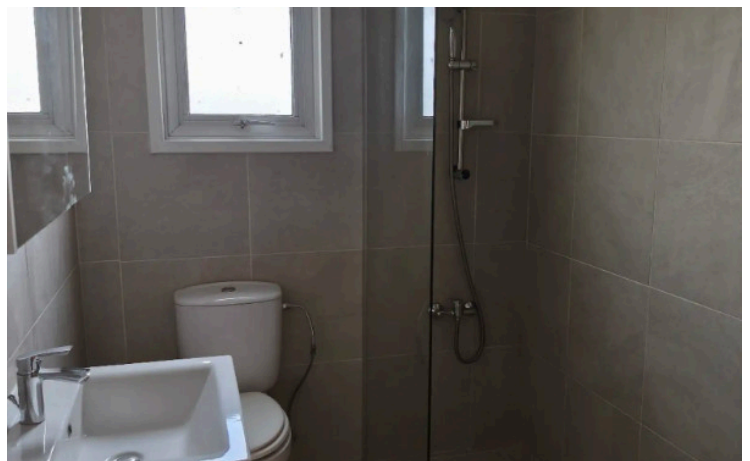

ΠΡΟΣΟΧΗ/ATTENTION

Πληροφορίες όπως τιμές ακινήτων και/ή διαθεσιμότητα ακινήτων που επισυνάπτονται στην ιστοσελίδα μας δεν είναι δεσμευτικές και δίνεται να

Overview

Specifications

Bedrooms

2

Bathrooms

1

Covered

70 m²

Type	Apartment
Showers	1
Toilets	1
Covered veranda	14 m²

Status	Key ready
Year of construction	2003
Furnished	Partially furnished
Energy efficiency rating	Certificate expected

Description

Two bedroom apartment to rent in an excellent location in Ag. Kont and Elenis, Pallouriotisaa, right of Larnakos and Tombazi street.

The flat is in an excellent condition as it has been freshly painted. The bathroom has just been renovated. The building is in a spotless condition as well and it was fully repaired and painted a year ago.

Offered semi-furnished with all electrical appliances (brand new oven) and brand new ac units everywhere.

There is an indoor storage room and an exterior storage room at the parking area. There is a covered parking spot available as well.

Common expenses and garbage bill are included in the price!

Pets are allowed!

Very quiet neighborhood, walking distance to all necessary amenities, parks, the city center. And in very close proximity to university of Cyprus and the highway.

Do not miss this incredible opportunity and call us for viewings!

ΠΡΟΣΟΧΗ/ATTENTION

Πληροφορίες όπως τιμές ακινήτων και/ή διαθεσιμότητα ακινήτων που επισυνάπτονται στην ιστοσελίδα μας δεν είναι δεσμευτικές και δίνεται να