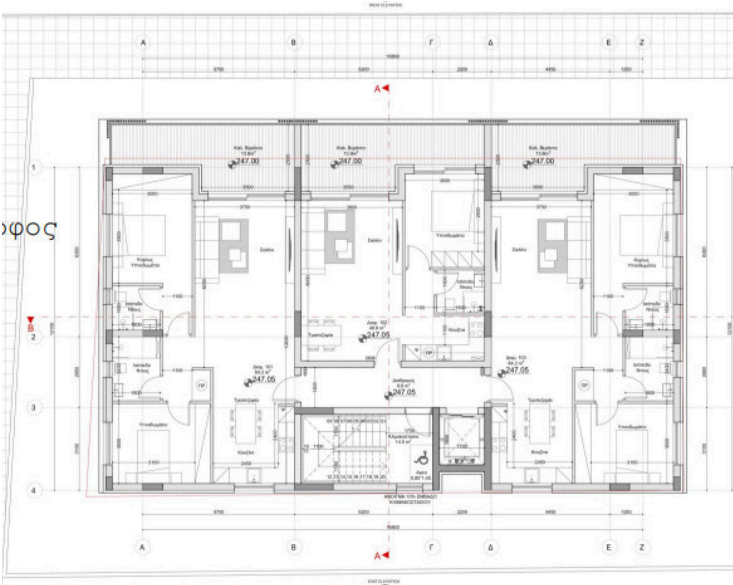

ΠΡΟΣΟΧΗ/ATTENTION

Πληροφορίες όπως τιμές ακινήτων και/ή διαθεσιμότητα ακινήτων που επισυνάπτονται στην ιστοσελίδα μας δεν είναι δεσμευτικές και δίνεται να