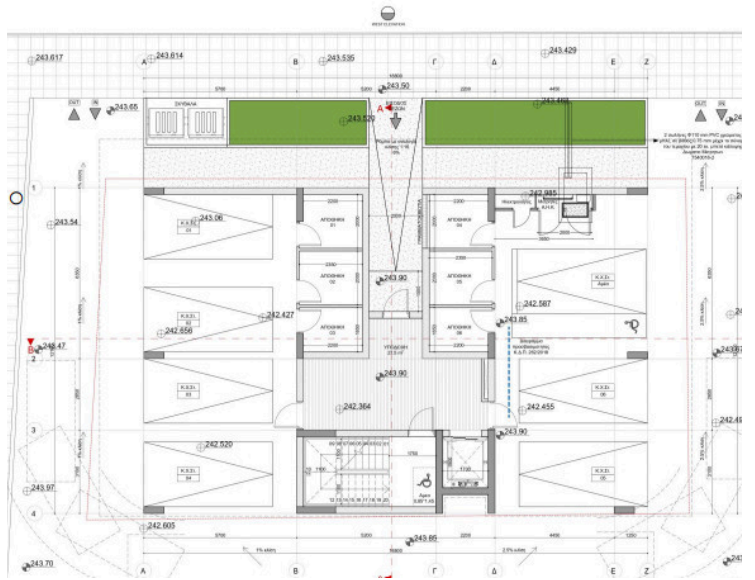

ΠΡΟΣΟΧΗ/ATTENTION

Πληροφορίες όπως τιμές ακινήτων και/ή διαθεσιμότητα ακινήτων που επισυνάπτονται στην ιστοσελίδα μας δεν είναι δεσμευτικές και δίνεται να