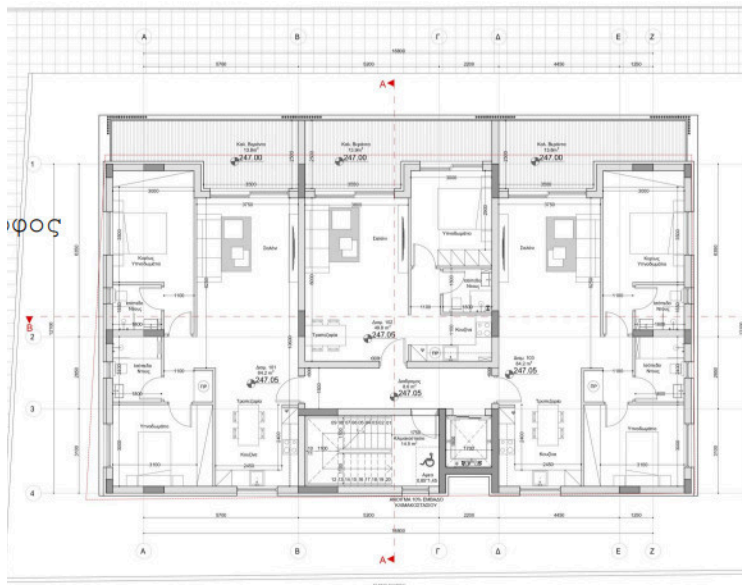

ΠΡΟΣΟΧΗ/ATTENTION

Πληροφορίες όπως τιμές ακινήτων και/ή διαθεσιμότητα ακινήτων που επισυνάπτονται στην ιστοσελίδα μας δεν είναι δεσμευτικές και δίνεται να