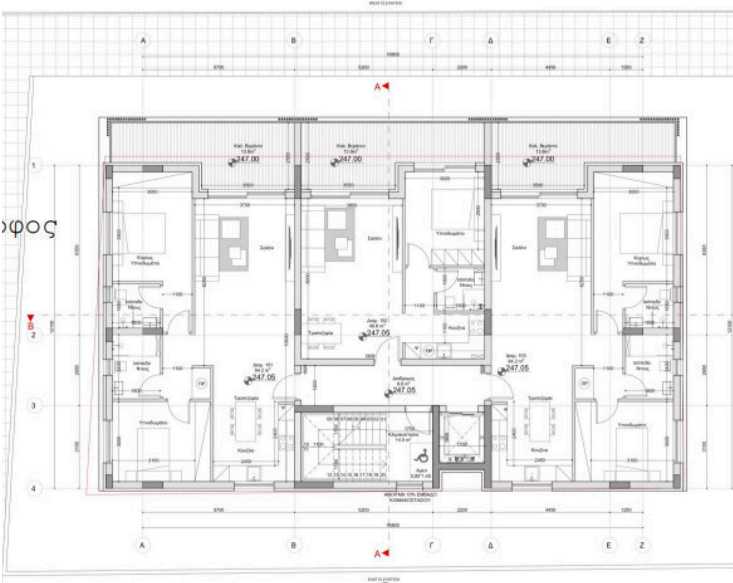

ΠΡΟΣΟΧΗ/ATTENTION

Πληροφορίες όπως τιμές ακινήτων και/ή διαθεσιμότητα ακινήτων που επισυνάπτονται στην ιστοσελίδα μας δεν είναι δεσμευτικές και δίνεται να