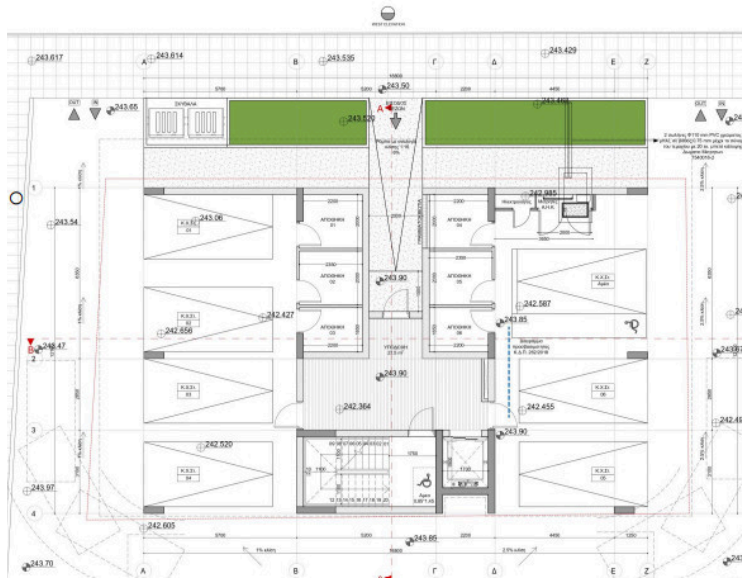

ΠΡΟΣΟΧΗ/ATTENTION

Πληροφορίες όπως τιμές ακινήτων και/ή διαθεσιμότητα ακινήτων που επισυνάπτονται στην ιστοσελίδα μας δεν είναι δεσμευτικές και δίνεται να