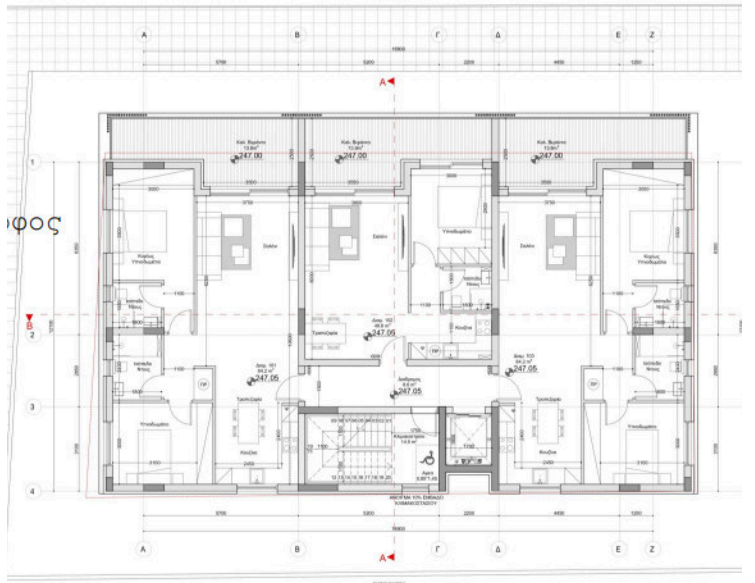

ΠΡΟΣΟΧΗ/ATTENTION

Πληροφορίες όπως τιμές ακινήτων και/ή διαθεσιμότητα ακινήτων που επισυνάπτονται στην ιστοσελίδα μας δεν είναι δεσμευτικές και δίνεται να